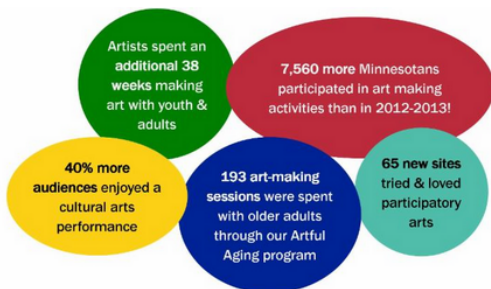

## Thanks to YOU COMPAS Continues to Expand Creativity

COMPAS' 2013-2014 program year engaged even more Minnesotans in the arts! Because of generous donors like YOU, more schools and communities made creative

programming a reality. Here, Sarah Nassif's *Exploring the Urban Forest* program captivated three, first grade classrooms at Marcy Open School last spring. Through this STEM residency, students explored and identified layers of the urban forest and created their own screenprints using materials from nature.

Thank you for making opportunities like this available to all Minnesotans!

We are very proud to announce that in 2013-2014...

We're looking forward to another year of making creators!